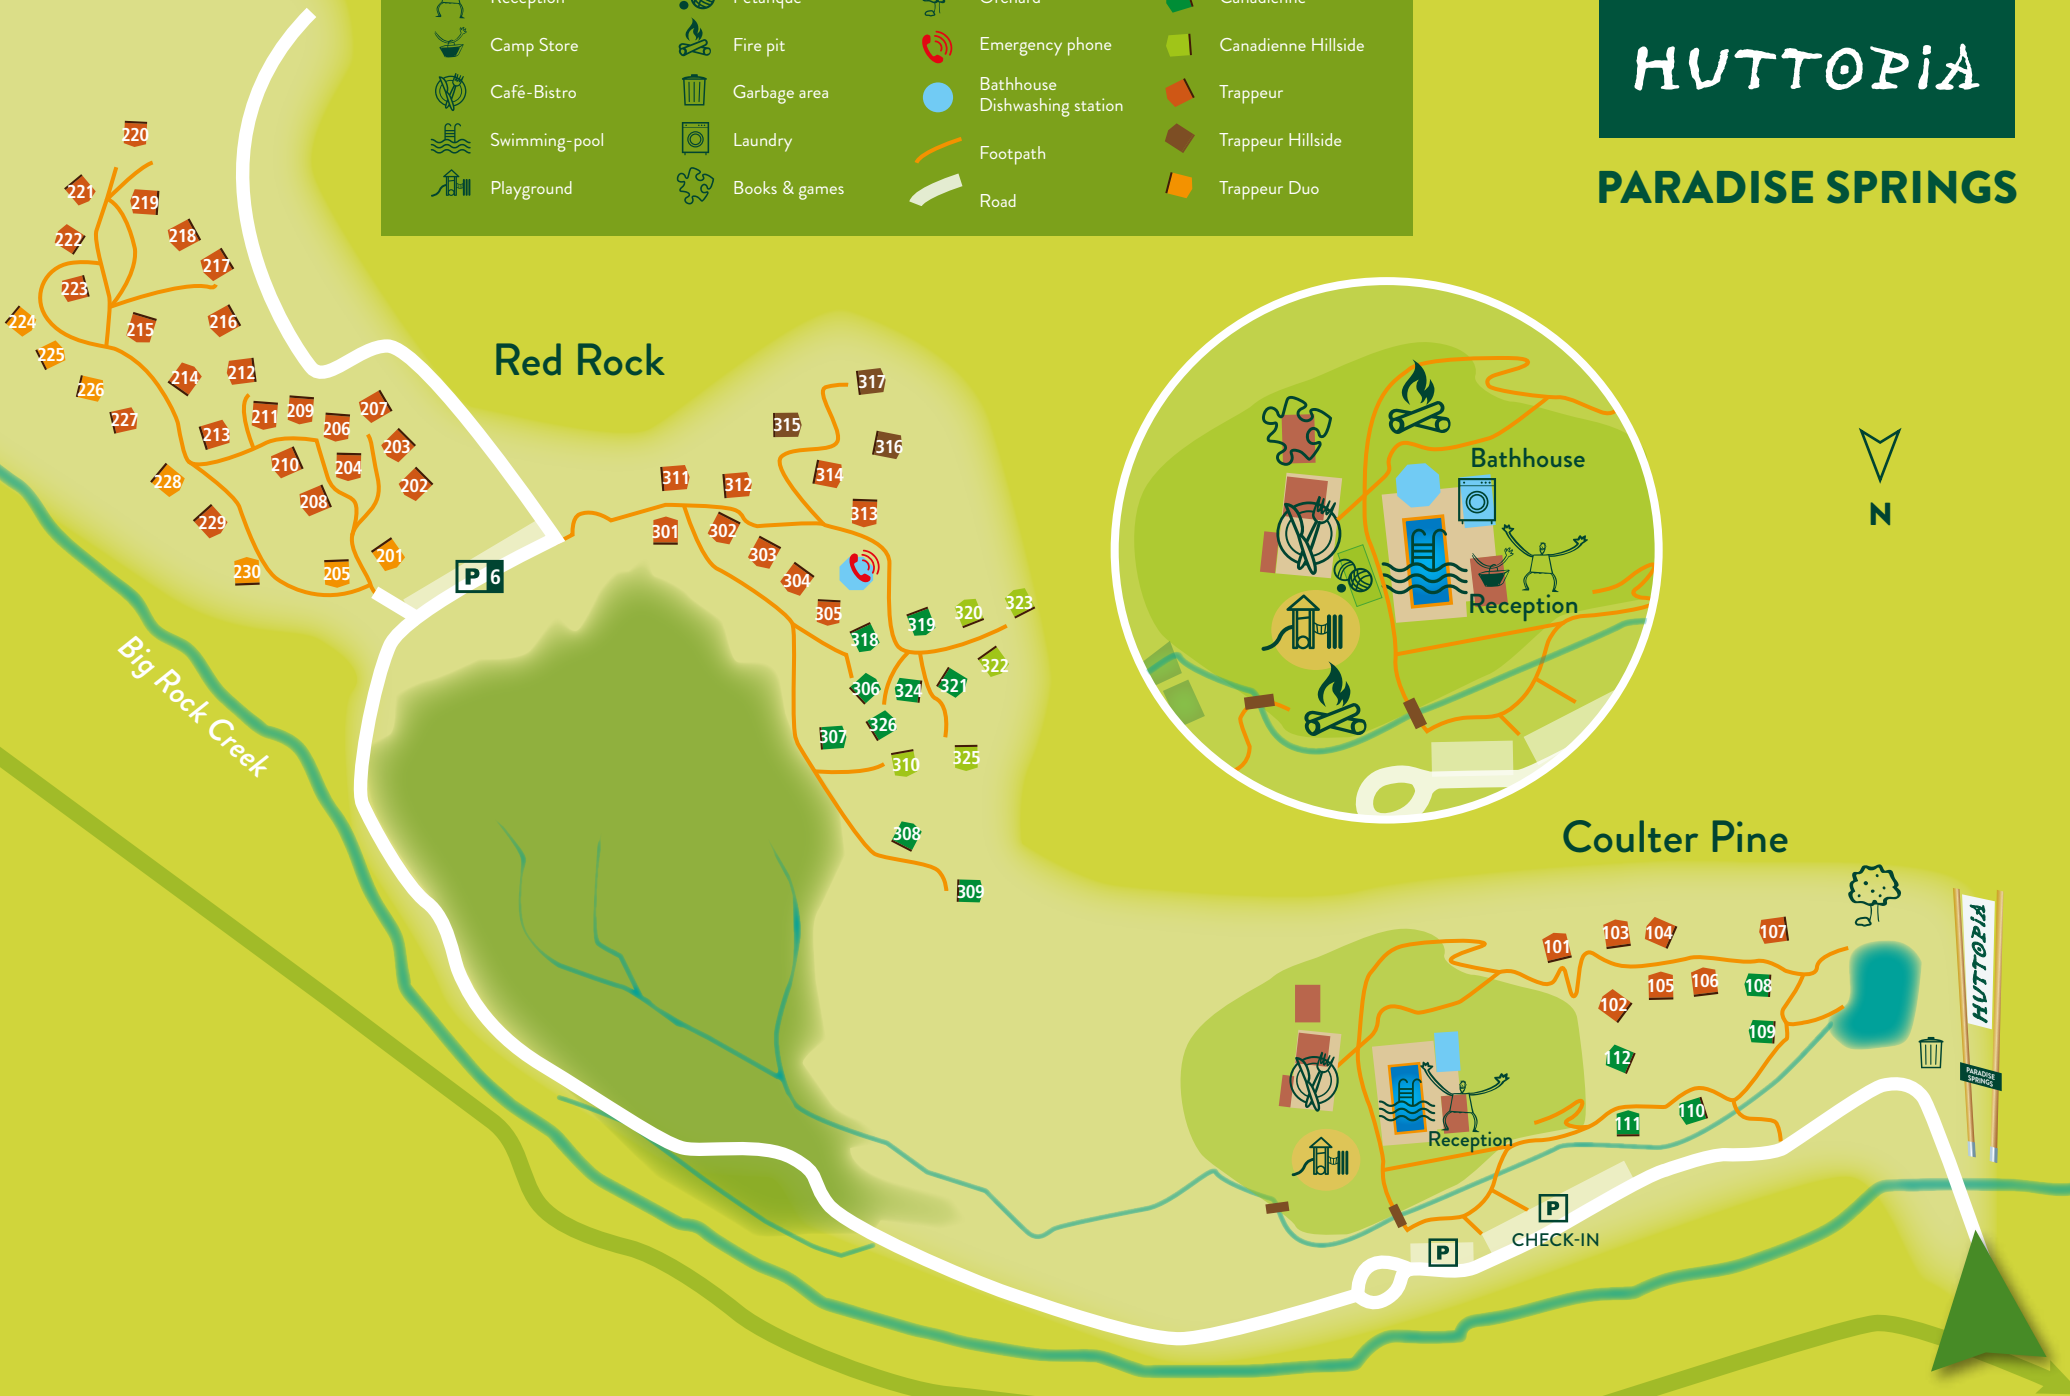

HUTTOPIA

PARADISE SPRINGS

- | | | | |
|---|---|---|--|
|  Reception |  Pétanque |  Orchard |  Canadienne |
|  Camp Store |  Fire pit |  Emergency phone |  Canadienne Hillside |
|  Café-Bistro |  Garbage area |  Bathroom
Dishwashing station |  Trappeur |
|  Swimming-pool |  Laundry |  Footpath |  Trappeur Hillside |
|  Playground |  Books & games |  Road |  Trappeur Duo |

**Big Rock Springs
Palmdale - Lancaster
Angeles National Forest
Los Angeles**