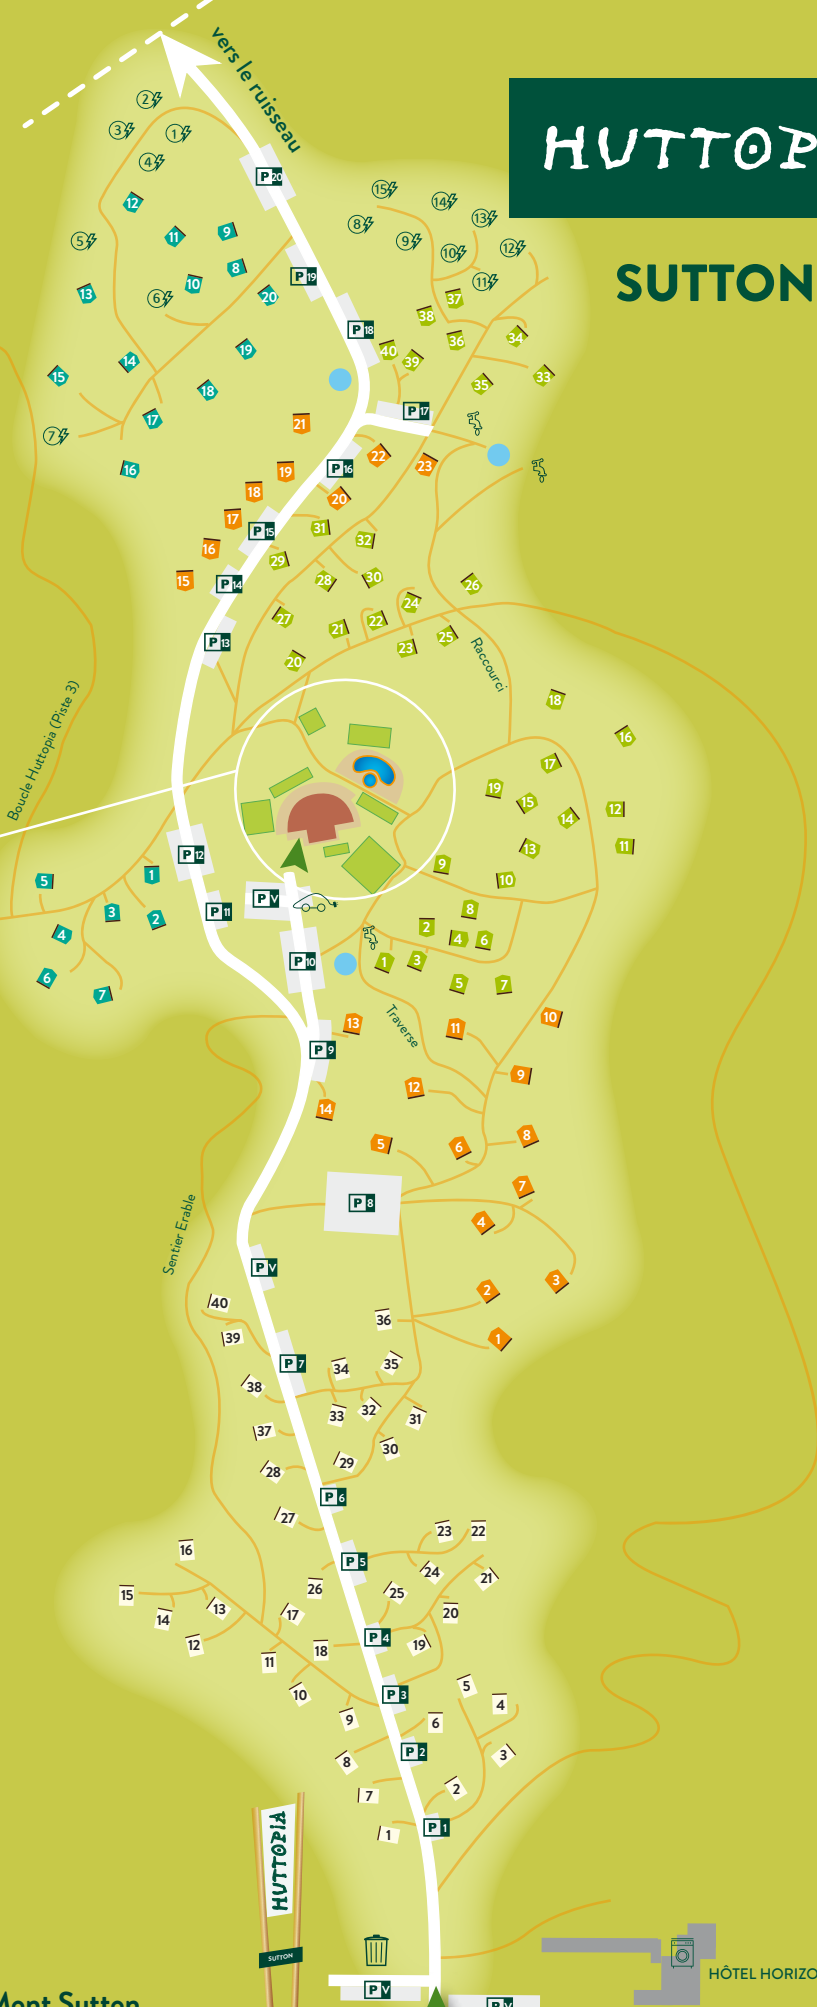

HUTTOPIA

SUTTON

- | | | | |
|--|--|--|---|
| | Réception
Reception | | Potager et Compost
Garden and Compost |
| | Epicerie
Grocery | | Salle d'eau
Bathroom |
| | Restaurant
Restaurant | | Vaisselle
Dish washing station |
| | Piscine
Swimming pool | | Poubelles
Garbage area |
| | Aire de jeux
Playground | | Machines à laver
Washing machine |
| | Ateliers d'hébertisme
Treetop course | | Bonaventure |
| | Badminton
Badminton | | Canadienne |
| | Trou à feu
Fire pit | | Trappeur |
| | Pétanque
Bocce | | Trappeur Duo |
| | Vélo de montagne
Mountain biking | | Chalet |
| | Borne de recharge
Charging station | | Emplacement Electricité |
| | Stationnement
Parking area | | Emplacement Rustique |
| | Stationnement visiteur
Parking visitors | | Sentier piéton
Footpath |
| | Route
Road | | Rassemblement d'urgence
Emergency assembly point |

Mont Sutton

HÔTEL HORIZON

Sutton

Rue Maple