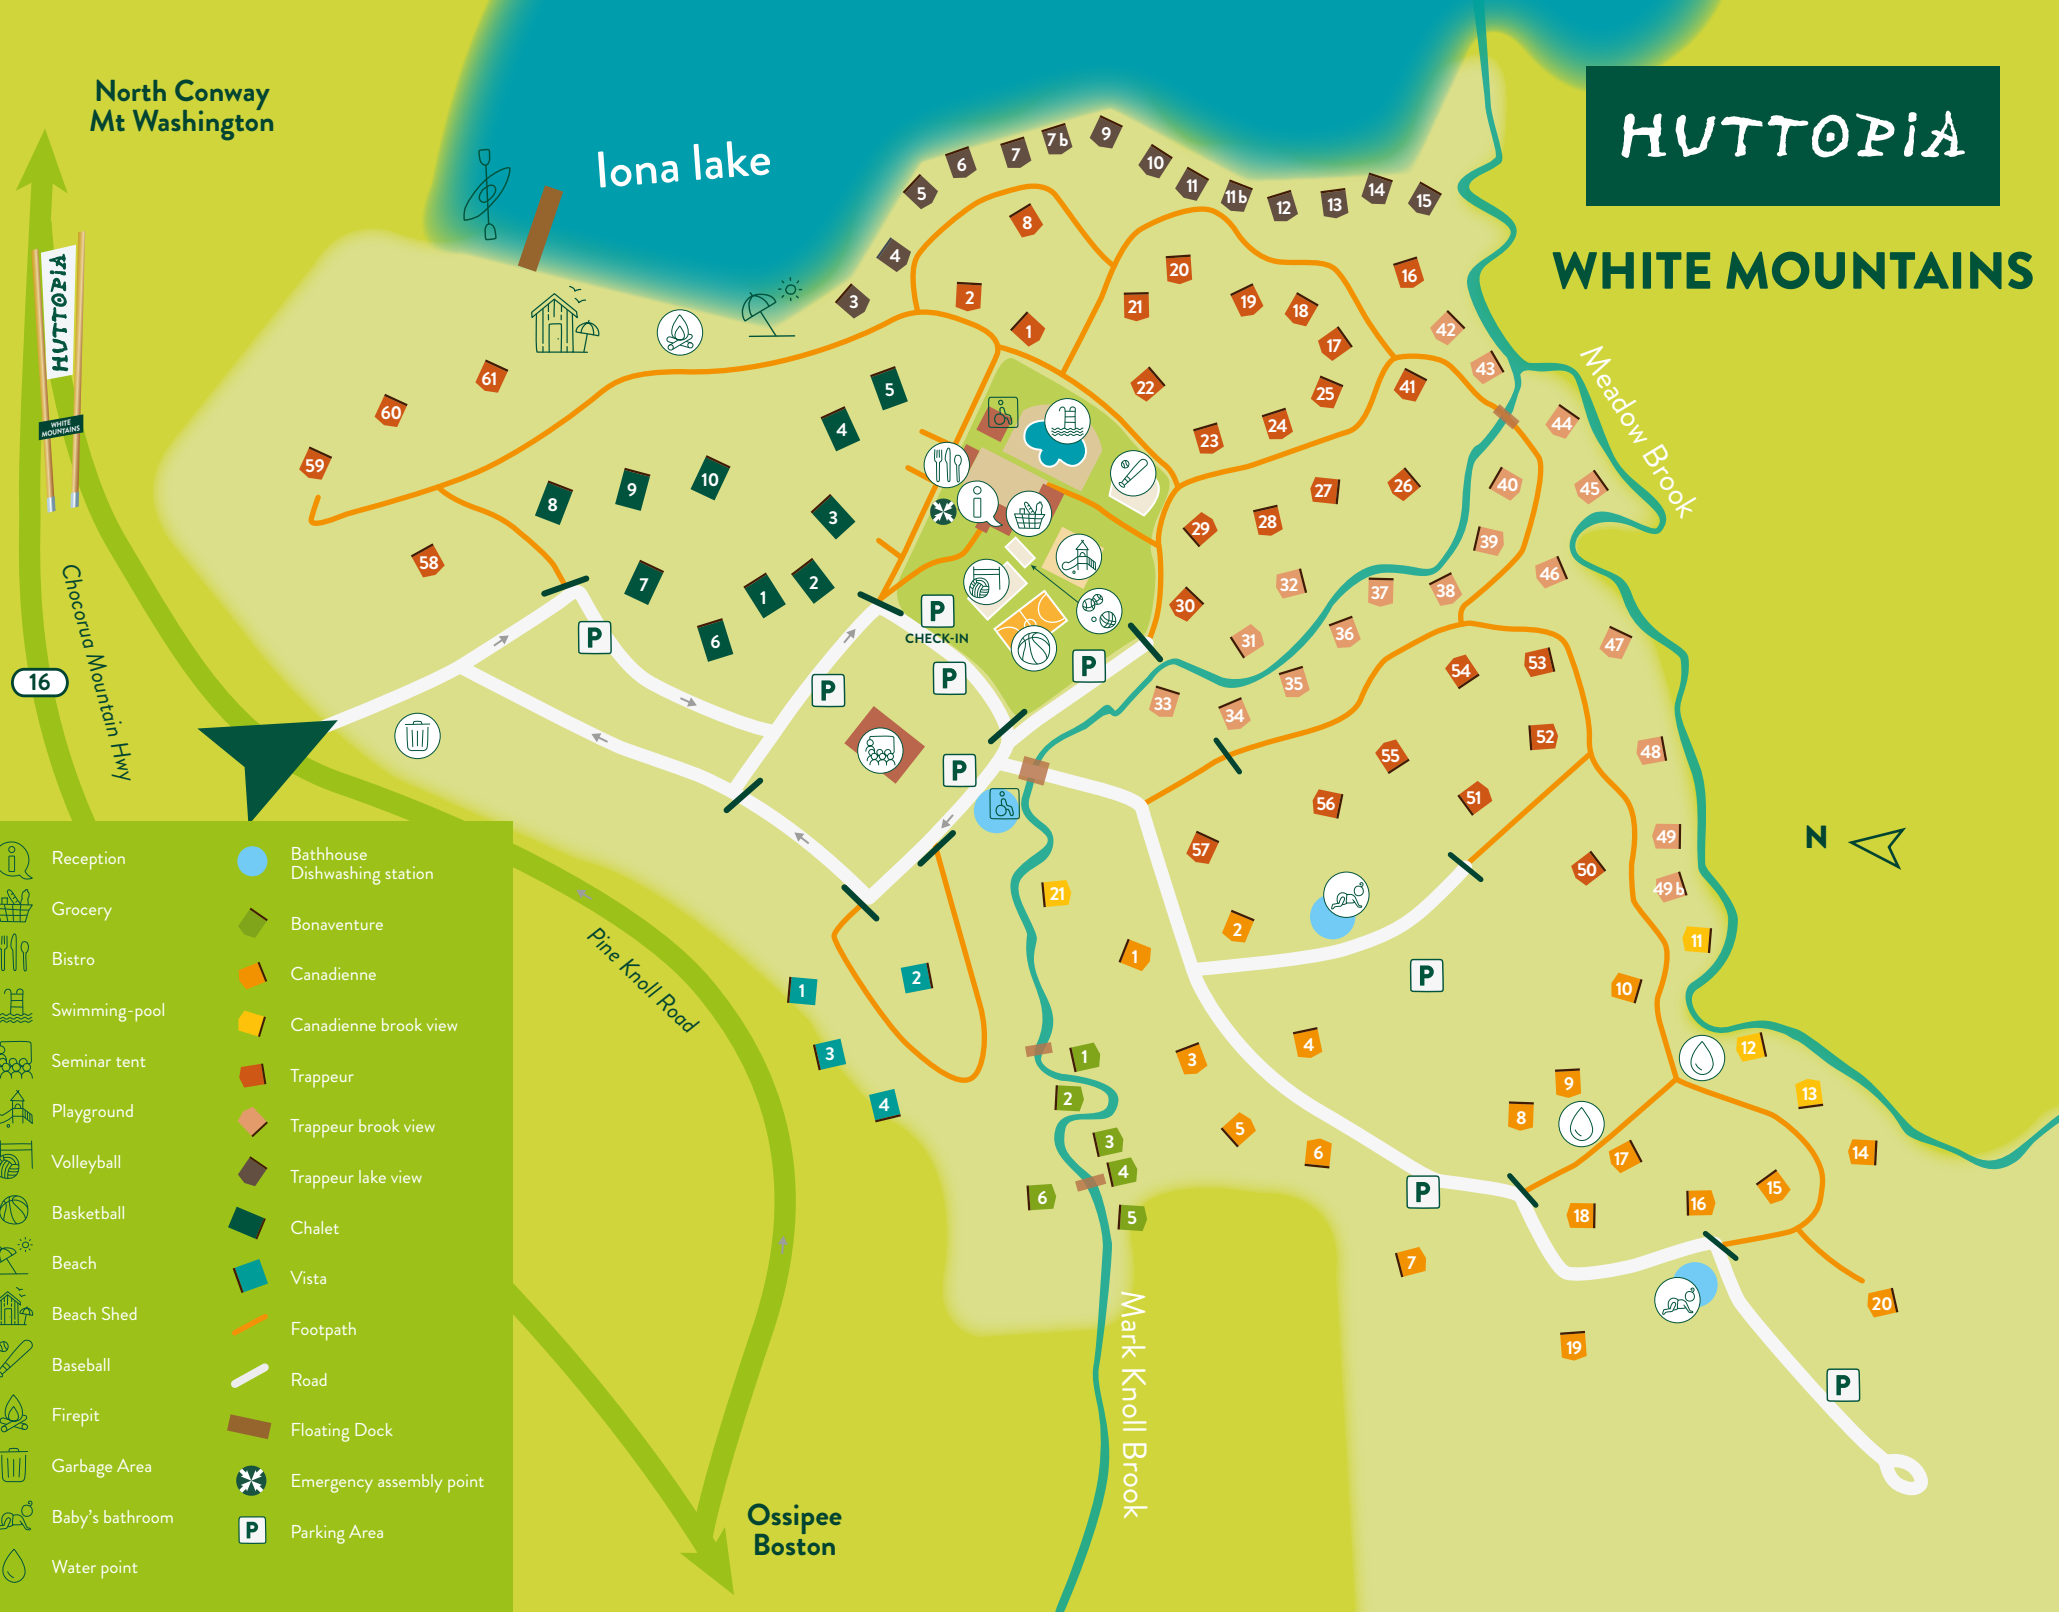

North Conway
Mt Washington

HUTTOPIA

WHITE MOUNTAINS

- Reception
- Grocery
- Bistro
- Swimming-pool
- Seminar tent
- Playground
- Volleyball
- Basketball
- Beach
- Beach Shed
- Baseball
- Firepit
- Garbage Area
- Baby's bathroom
- Water point
- Bathhouse Dishwashing station
- Bonaventure
- Canadienne
- Canadienne brook view
- Trappeur
- Trappeur brook view
- Trappeur lake view
- Chalet
- Vista
- Footpath
- Road
- Floating Dock
- Emergency assembly point
- Parking Area

Ossipee
Boston